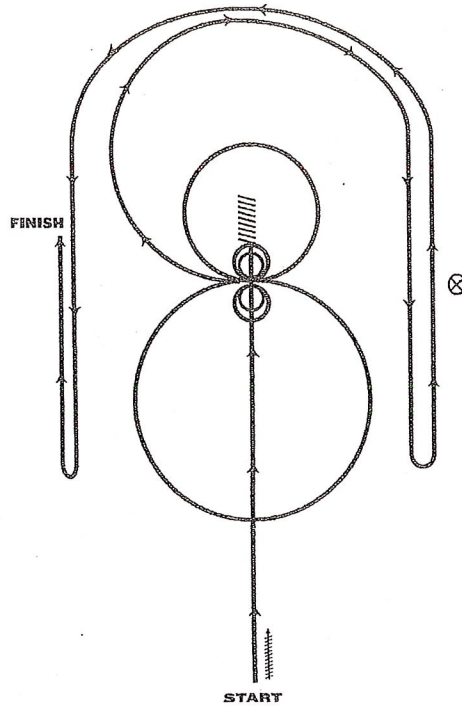

# Princess

Mandatory Marker Along Fence or Wall Ride pattern as follows:

1. Start at end of arena. Run past the center marker and stop. Back approximately 10 to 15 feet to the center.
2. Complete 2 spins right
3. Complete 2 1/4 spins left
4. Begin on right lead and complete one circle right small and slow. Change leads
5. Complete one circle left large and fast. Change leads
6. Continue loping around end of arena without breaking gate. Run straight down the right side of the arena past the center marker and do a left roll-back.
7. Continue back around the previous circle but do not close this circle. Run down the left side of the arena past the center marker and do a right roll-back.
8. Continue past center marker and stop
9. Hesitate to complete pattern