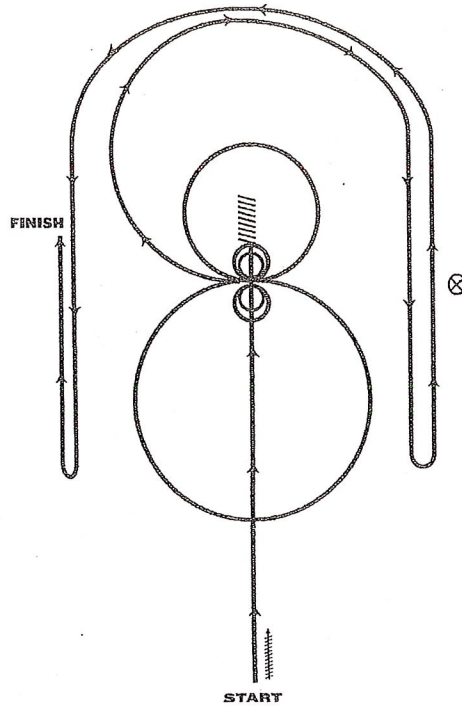

Princess

Mandatory Marker Along Fence or Wall Ride pattern as follows:

1. Start at end of arena. Run past the center marker and stop. Back approximately 10 to 15 feet to the center.
2. Complete 2 spins right
3. Complete 2 1/4 spins left
4. Begin on right lead and complete one circle right small and slow. Change leads
5. Complete one circle left large and fast. Change leads
6. Continue loping around end of arena without breaking gate. Run straight down the right side of the arena past the center marker and do a left roll-back.
7. Continue back around the previous circle but do not close this circle. Run down the left side of the arena past the center marker and do a right roll-back.
8. Continue past center marker and stop
9. Hesitate to complete pattern